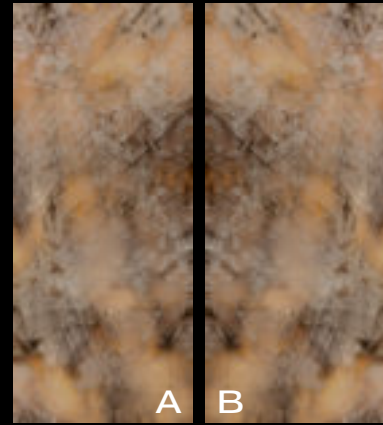

NEBULA
SLAB A/B
SVILUPPO GRAFICO
PER FORMATO
PATTERN BY SIZE
2
120x280_48"x110"
Lap Ret

Macchia Aperta . Book Match

SLAB A