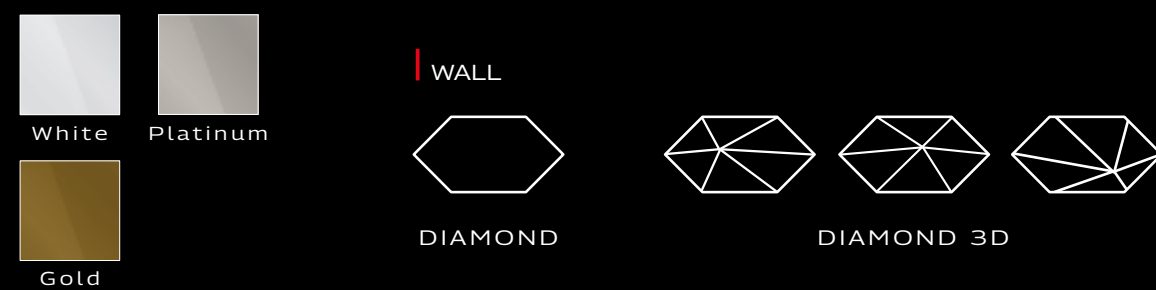

GALAXIA 3D DECORS

11x22cm_4 1/2"x 8 1/2" Glossy 8,8 to 18 mm

GALLAXIA

INDICE

INDEX

GALAXIA	9
ECLIPSE SLAB A/B	10
NEBULA SLAB A/B	12
SELENE SLAB A/B	14
GALAXIA DECORS	17
ECLIPSE SIGN	18
ECLIPSE LOGO UP	19
NEBULA SIGN	22
NEBULA LOGO UP	23
SELENE SIGN	26
SELENE LOGO UP	27
GALAXIA MIRROR	31
SIGN	32
SCRIPT XL	34
SCRIPT SMALL	38
RAY	40
RAY FALL	42
GALAXIA 3D DECORS	47
DIAMOND & DIAMOND 3D	47
GALAXIA OVERVIEW	51
TECHNICAL INFO	56