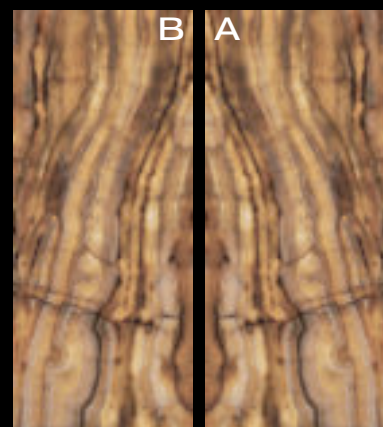

**SELENE**, a lunar white, ethereal and pure as celestial ice.

ECLIPSE

NEBULA

SELENE

SLAB A

SLAB B

ECLIPSE  
SLAB A/B  
SVILUPPO GRAFICO  
PER FORMATO  
PATTERN BY SIZE  
2  
120x280\_48"x110"  
Lap Ret

Macchia Aperta . Book Match