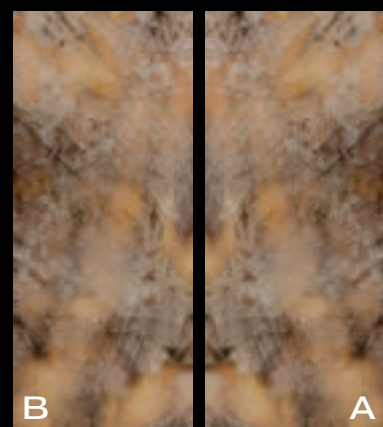

NEBULA
SLAB A/B
SVILUPPO GRAFICO
PER FORMATO
PATTERN BY SIZE
2
120x280_48"x110"
Lap Ret

Macchia Aperta . Book Match

SLAB A