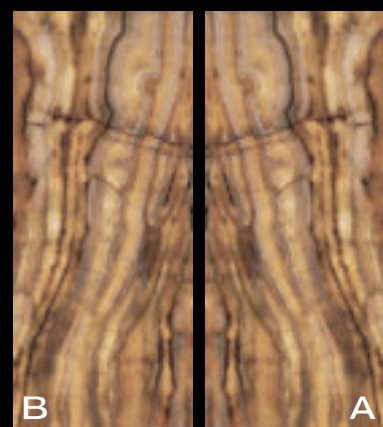

**SELENE**, a lunar white, ethereal and pure as celestial ice.

ECLIPSE

NEBULA

SELENE

SLAB A

SLAB B

ECLIPSE  
SLAB A/B  
SVILUPPO GRAFICO  
PER FORMATO  
PATTERN BY SIZE  
2  
120x280\_48"x110"  
Lap Ret

Macchia Aperta . Book Match