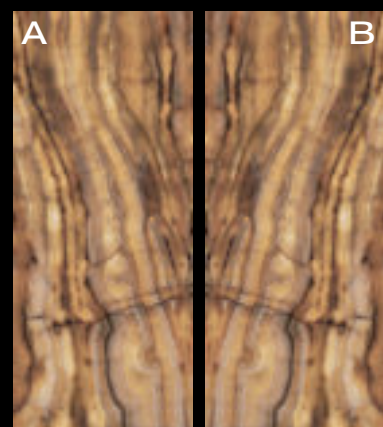

**SELENE**, a lunar white, ethereal and pure as celestial ice.

ECLIPSE

NEBULA

SELENE

SLAB A

SLAB B

ECLIPSE  
SLAB A/B  
SVILUPPO GRAFICO  
PER FORMATO  
PATTERN BY SIZE  
2  
120x280\_48"x110"  
Lap Ret

Macchia Aperta . Book Match