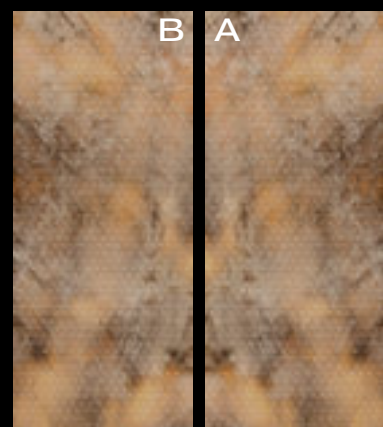

NEBULA
SIGN
(SLAB A/B)

SVILUPPO GRAFICO
PER FORMATO
PATTERN BY SIZE

2

120x280_48"x110"
Lap Ret

Macchia Aperta . Book Match