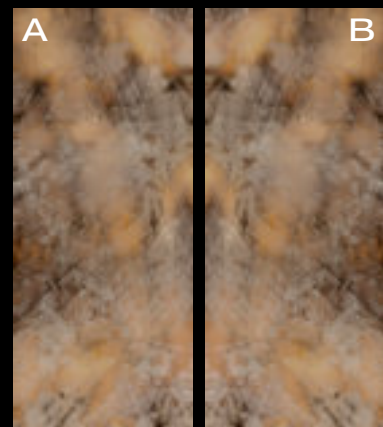

NEBULA
SLAB A/B
SVILUPPO GRAFICO
PER FORMATO
PATTERN BY SIZE
2
120x280_48"x110"
Lap Ret

Macchia Aperta . Book Match

SLAB A