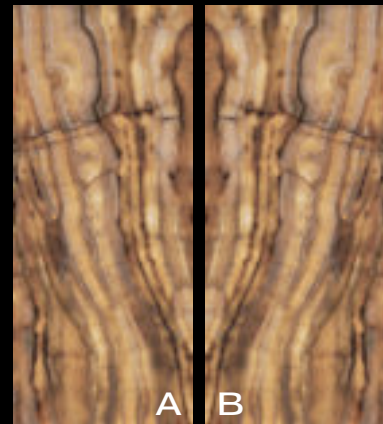

**SELENE**, a lunar white, ethereal and pure as celestial ice.

ECLIPSE

NEBULA

SELENE

SLAB A

SLAB B

ECLIPSE  
SLAB A/B  
SVILUPPO GRAFICO  
PER FORMATO  
PATTERN BY SIZE  
2  
120x280\_48"x110"  
Lap Ret

Macchia Aperta . Book Match