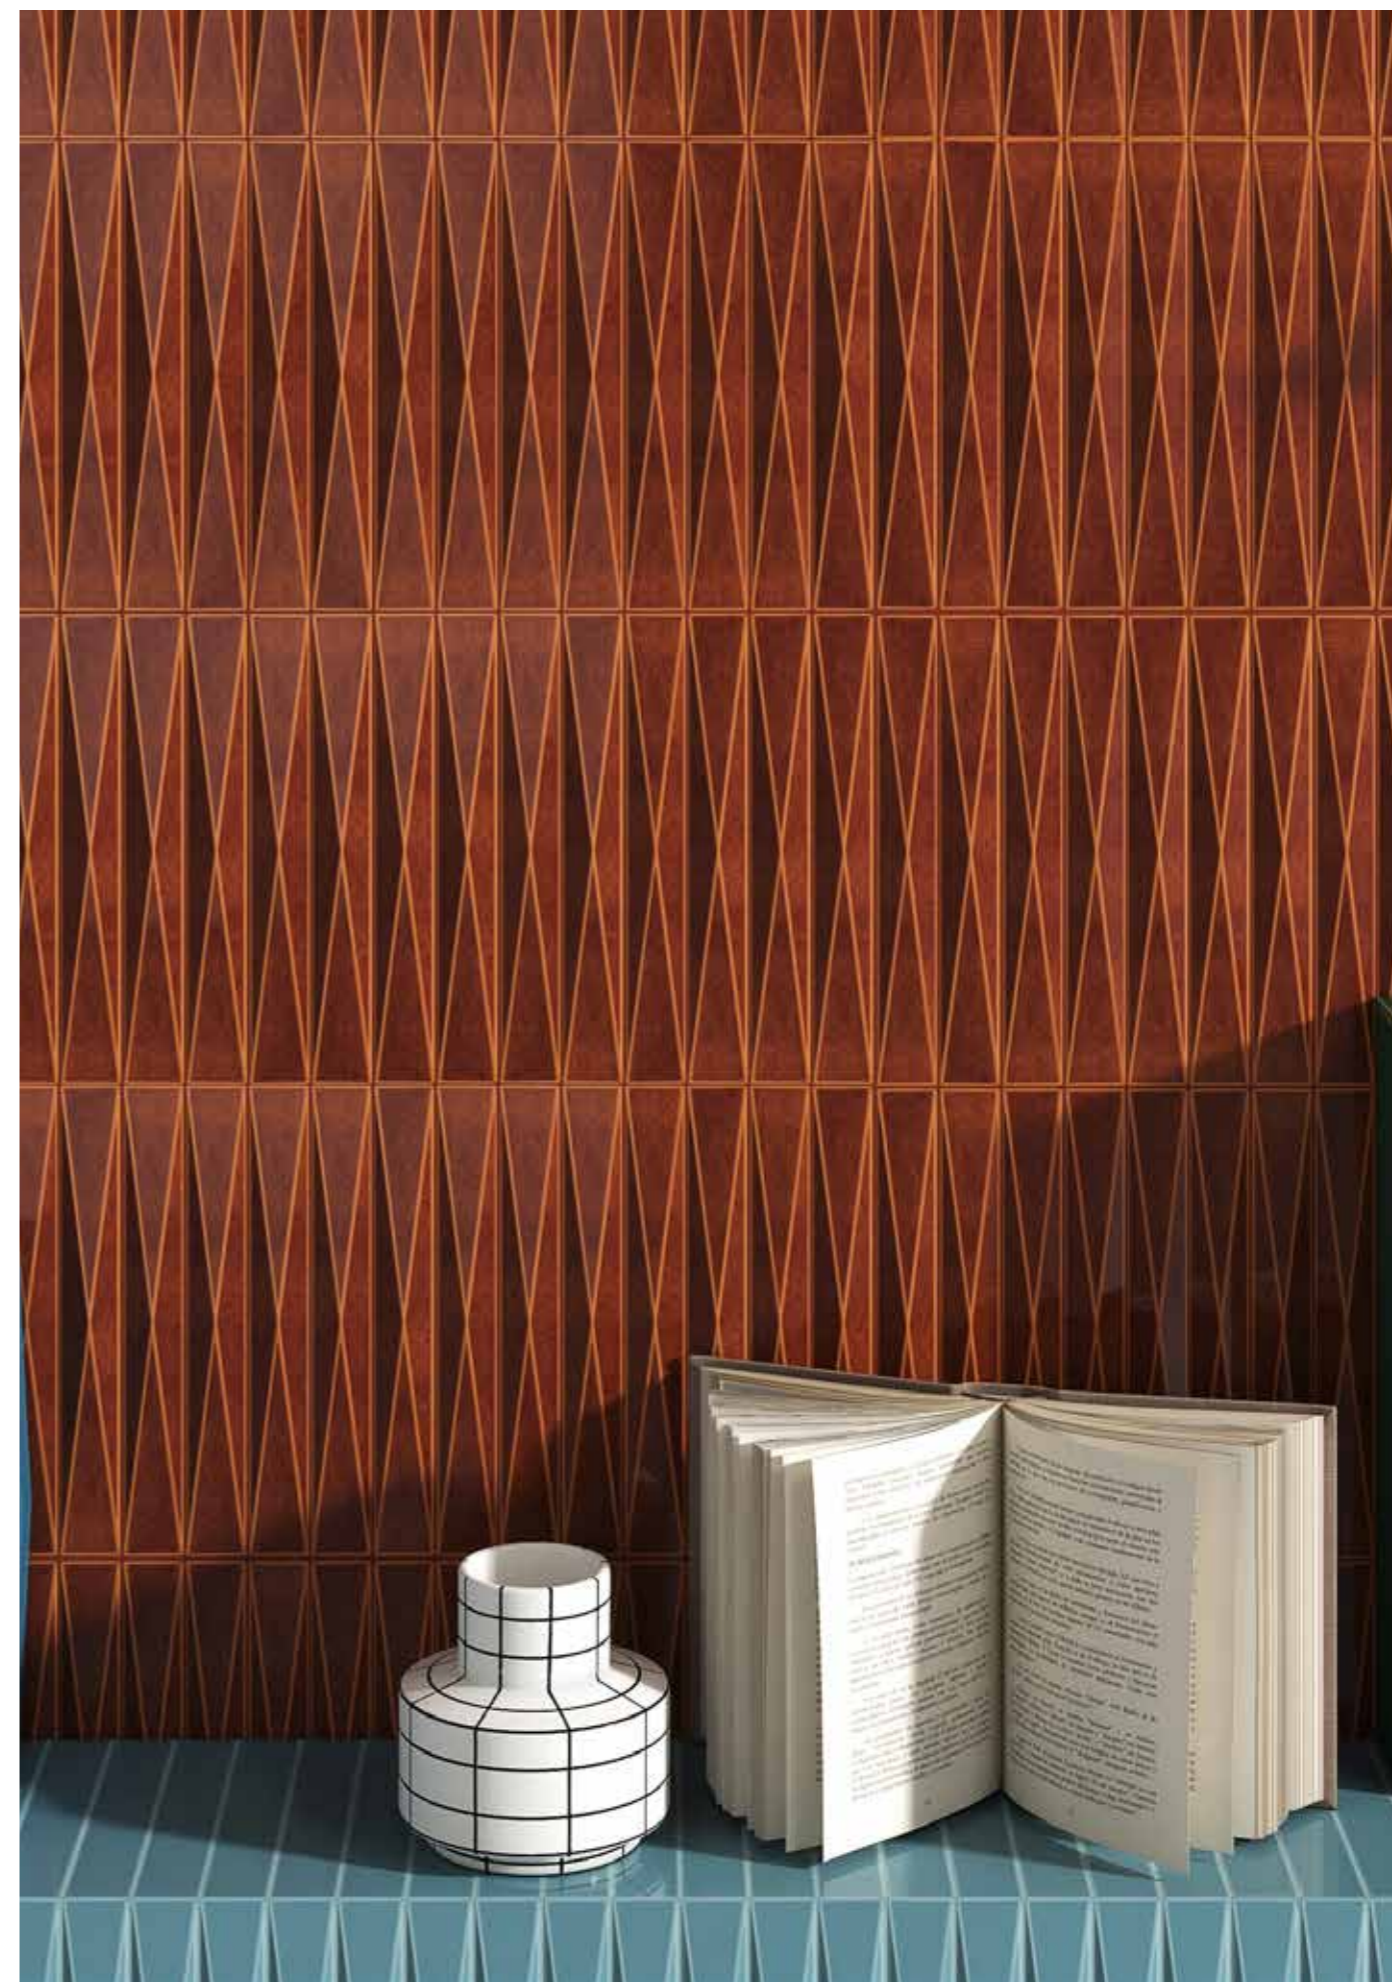

# Copper

**FLAT** 4x31,5 - 1,5"x12,4"

**PRISM** 4x31,5 - 1,5"x12,4"

**Copper Prism** 4x31,5 cm *glossy*

**Copper Prism** | Flat 4x31,5 cm glossy fireplace  
Crudatech Ecreu 120x120 cm matt floor (Terratinta Ceramiche)