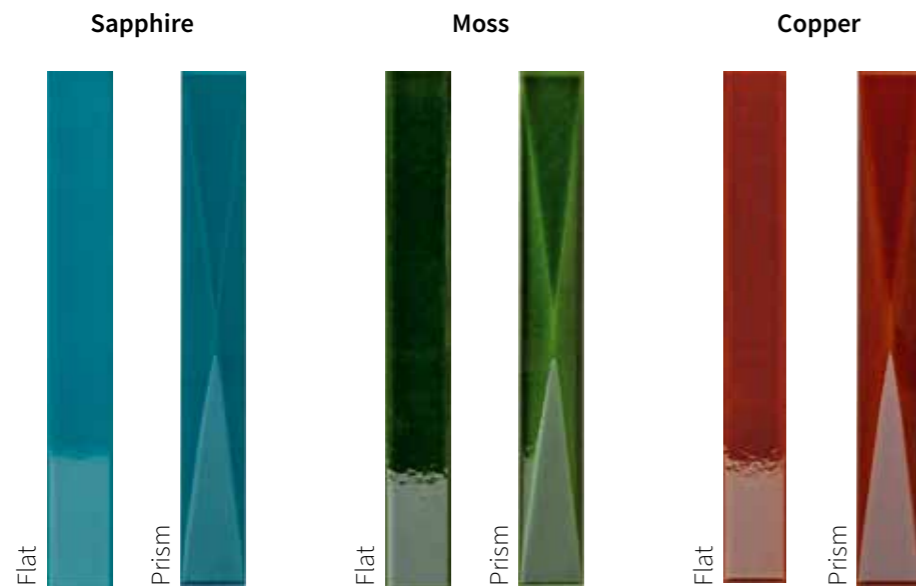

PULSE SUMMARY

4x31,5 cm - 1,5"x12,4" walls only | solo rivestimento
glossy

Flat $\pm$ 8,5 mm
Prism $\pm$ 14,1 mm
(highest crest)

PULSE PACKAGING | IMBALLI

	BOX | SCATOLA			PALLET		
	PCS | PZ	SQ.MT. | MQ	KG	BOXES | SCATOLE	SQ.MT. | MQ	KG
FLAT 4x31,5 cm glossy 1,5"x12,4"	40	0,50	7,00	120	60,48	860
PRISM 4x31,5 cm glossy 1,5"x12,4"	38	0,48	7,85	120	57,46	970

PLEASE NOTE

The colour variants **Moss** and **Copper** are produced with a craquelé glaze, characterised by tiny surface cracks that contribute to their unique appearance. However, this type of glaze is particularly delicate and may react negatively to acid products or aggressive cleaning agents. It is recommended to use neutral detergents for cleaning, both immediately after laying and for daily maintenance. It is important to avoid the use of anti-limescale products, as they may dull the surface and impair its appearance.

NOTA BENE

Le varianti colore **Moss** e **Copper** sono realizzate con uno smalto craquelé, caratterizzato da piccole crepe superficiali che contribuiscono al loro aspetto unico. Tuttavia, questo tipo di smalto è particolarmente delicato e può reagire negativamente a prodotti acidi o detersivi aggressivi. Per la pulizia, sia subito dopo la posa che per la manutenzione quotidiana, è consigliato utilizzare detersivi neutri. È importante evitare l'uso di prodotti anticalcare, poiché potrebbero opacizzare la superficie e comprometterne l'aspetto.