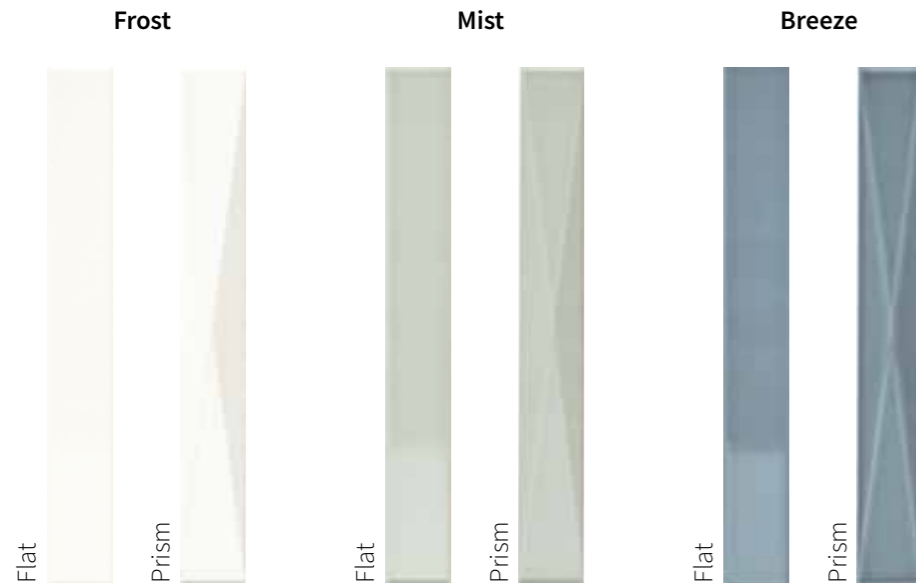

PULSE SUMMARY

4x31,5 cm - 1,5"x12,4" walls only | solo rivestimento
glossy

Flat $\pm$ 8,5 mm
Prism $\pm$ 14,1 mm
(highest crest)

PULSE PACKAGING | IMBALLI

	BOX | SCATOLA			PALLET		
	PCS | PZ	SQ.MT. | MQ	KG	BOXES | SCATOLE	SQ.MT. | MQ	KG
FLAT 4x31,5 cm glossy 1,5"x12,4"	40	0,50	7,00	120	60,48	860
PRISM 4x31,5 cm glossy 1,5"x12,4"	38	0,48	7,85	120	57,46	970

PLEASE NOTE

The colour variants **Moss** and **Copper** are produced with a craquelé glaze, characterised by tiny surface cracks that contribute to their unique appearance. However, this type of glaze is particularly delicate and may react negatively to acid products or aggressive cleaning agents. It is recommended to use neutral detergents for cleaning, both immediately after laying and for daily maintenance. It is important to avoid the use of anti-limescale products, as they may dull the surface and impair its appearance.

NOTA BENE

Le varianti colore **Moss** e **Copper** sono realizzate con uno smalto craquelé, caratterizzato da piccole crepe superficiali che contribuiscono al loro aspetto unico. Tuttavia, questo tipo di smalto è particolarmente delicato e può reagire negativamente a prodotti acidi o detersivi aggressivi. Per la pulizia, sia subito dopo la posa che per la manutenzione quotidiana, è consigliato utilizzare detersivi neutri. È importante evitare l'uso di prodotti anticalcare, poiché potrebbero opacizzare la superficie e comprometterne l'aspetto.